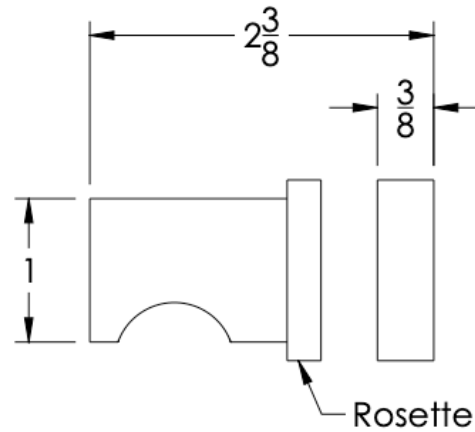

neelnox

LET
THERE
BE **DESIGN.**

FEATURES

- Premium 304 Grade Stainless Steel
- Solid Mount Construction
- Concealed Installation Hardware
- Solid End Cap provided for side opposite to the door for a seamless look

Single Knob shown
with a Medium Rosette

No Rosette Medium Rosette Large Rosette
(Dia 1 1/4") (Dia 1 1/2")

COLLECTION BEAUMONT

SINGLE KNOB

Model	Product	Finishes Available
BEA-KNS <u>XX-XX</u>	Single Knob	Multiple finishes available. Over 23 finishes to choose from.

No Rosette	Medium Rosette (Dia 1 1/4")	Large Rosette (Dia 1 1/2")
BEA-KNS-NR	BEA-KNS-MR	BEA-KNS-LR

FRONT

SIDE

TOP

No Rosette Medium Rosette Large Rosette
 (Dia 1 1/4") (Dia 1 1/2")

Installation Notes: Center to center hole drilling dimension are same as mentioned in column. Diameter of glass hole for installation is 1/2".