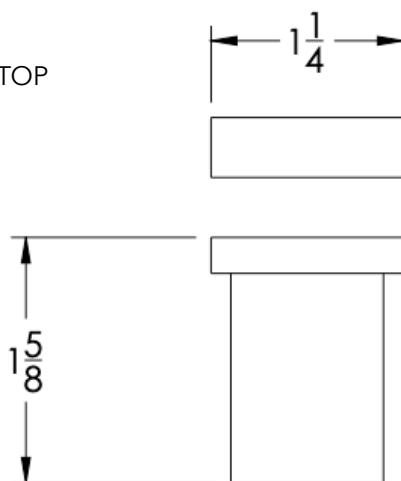

No Rosette	Medium Rosette (Dia 1 1/4")	Large Rosette (Dia 1 1/2")
BEA-KNS-NR	BEA-KNS-MR	BEA-KNS-LR

FRONT

SIDE

TOP

No Rosette Medium Rosette Large Rosette
 (Dia 1 1/4") (Dia 1 1/2")

Installation Notes: Center to center hole drilling dimension are same as mentioned in column. Diameter of glass hole for installation is 1/2".

Standard hardware supplied can accommodate glass thicknesses 1/4" to 1/2". Please contact us for custom hardware in case glass thickness exceeds 1/2".

Dimensions in inches

NOTE: Dimensions subject to change without notice.