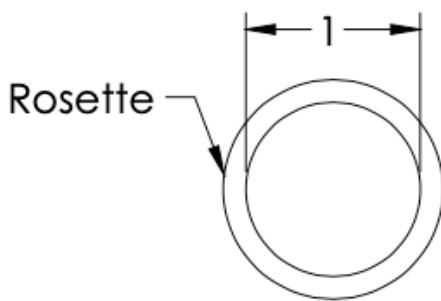

neelnox

LET
THERE
BE **DESIGN.**

FEATURES

- Premium 304 Grade Stainless Steel
- Solid Mount Construction
- Concealed Installation Hardware
- Solid End Cap provided for side opposite to the door for a seamless look

Single Knob shown
with a Medium Rosette

No Rosette Medium Rosette Large Rosette
(Dia 1 1/4") (Dia 1 1/2")

COLLECTION BEAUMONT

SINGLE KNOB

Model	Product	Finishes Available
BEA-KNS <u>XX-XX</u>	Single Knob	Multiple finishes available. Over 23 finishes to choose from.

No Rosette	Medium Rosette (Dia 1 1/4")	Large Rosette (Dia 1 1/2")
BEA-KNS-NR	BEA-KNS-MR	BEA-KNS-LR

FRONT

SIDE

TOP

No Rosette Medium Rosette Large Rosette
 (Dia 1 1/4") (Dia 1 1/2")

Installation Notes: Center to center hole drilling dimension are same as mentioned in column. Diameter of glass hole for installation is 1/2".